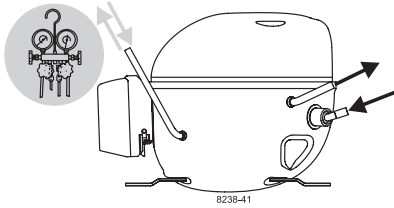

DL Compressors

Nidec

SECO P