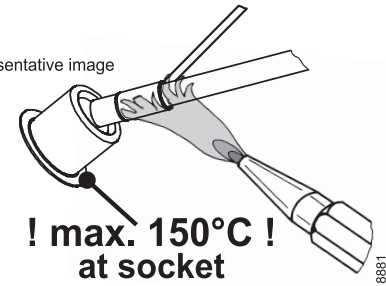

Brazing on Suction Connectors (Direct Intake)

representative image

brazing solder: phosphor (LP7) or silver

Refer to Product Bulletin:
Brazing on Suction Connectors
(Compressors with Direct Suction Intake)

Nidec GA Compressors accepts no responsibility for possible errors in catalogs, brochures, and other printed material. Nidec GA Compressors reserves the right to alter its products without notice. This also applies to products already on order provided that such alterations can be made without subsequential changes being necessary to specifications already agreed. All trademarks in this material are the property of the respective companies. Secop and the Secop logotype are trademarks of Nidec Global Appliance Germany GmbH. All rights reserved. www.secop.com