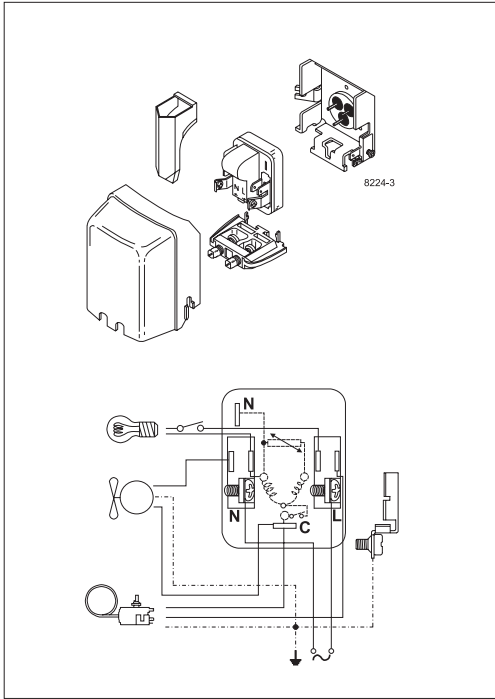

DL Compressors

Nidec

SECOP