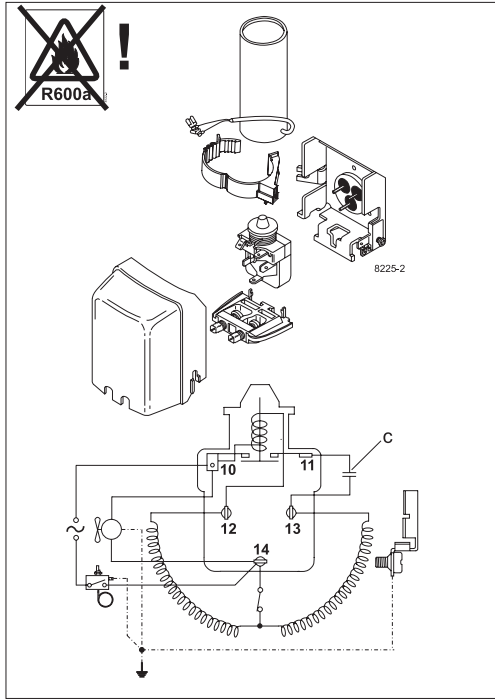

DL Compressors

Nidec

SECOP