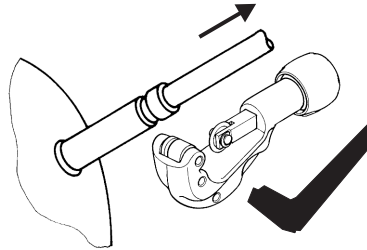

Service/Repair – R600a, R290