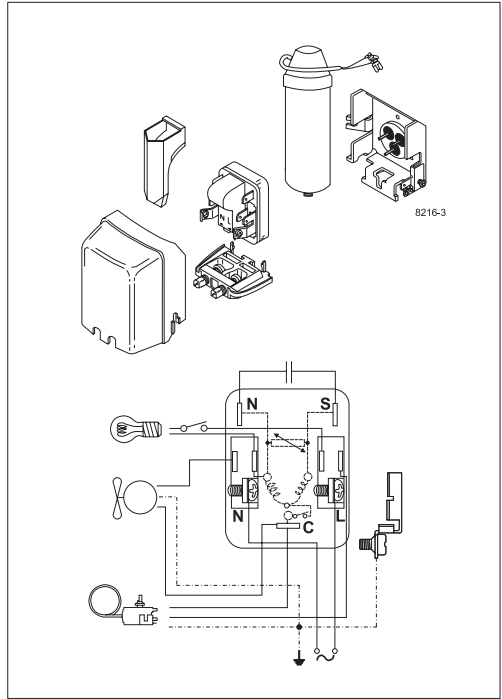

DL Compressors

Nidec

SECOP