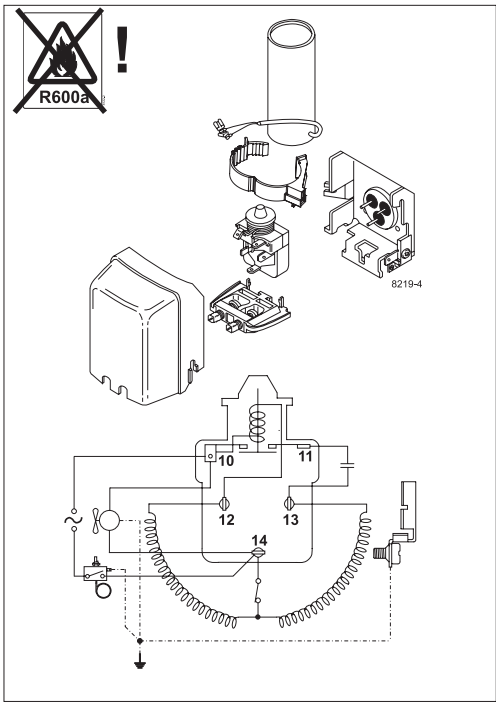

TL Compressors

Nidec

SECOP

TL Compressors

Nidec

SECOP

Service/Repair – R600a, R290

8545

Brazing on Suction Connectors (Direct Intake)

representative image

brazing solder: phosphor (LP7) or silver

Refer to Product Bulletin:
Brazing on Suction Connectors
(Compressors with Direct Suction Intake)