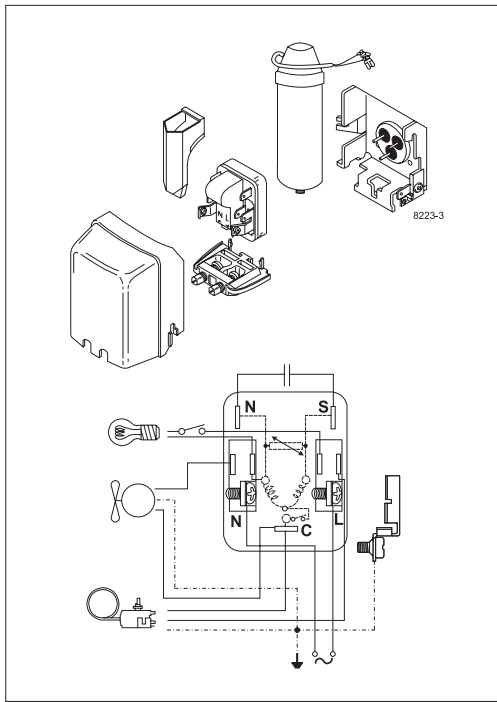

TL Compressors

Nidec

SECOP

TL Compressors

Nidec

SECOP

Service/Repair – R600a, R290

8545

Brazing on Suction Connectors (Direct Intake)

representative image

brazing solder: phosphor (LP7) or silver

Refer to Product Bulletin:
Brazing on Suction Connectors
(Compressors with Direct Suction Intake)