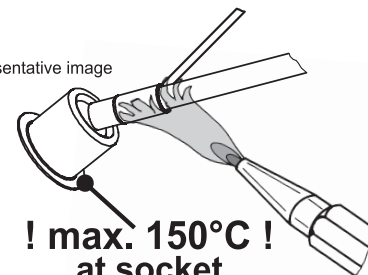

TL Compressors

Nidec

SECOP

TL Compressors

Nidec

SECOP

Service/Repair – R600a, R290

8545

Brazing on Suction Connectors (Direct Intake)

representative image

brazing solder: phosphor (LP7) or silver

Refer to Product Bulletin:
Brazing on Suction Connectors
(Compressors with Direct Suction Intake)