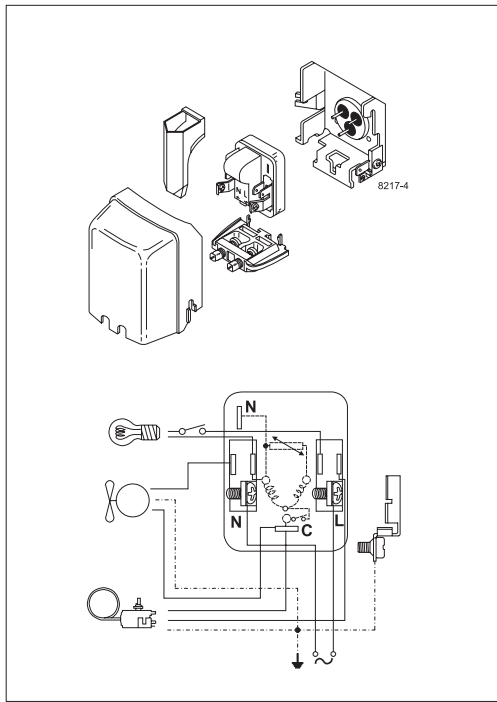

TL Compressors

Nidec

SECOP

TL Compressors

Nidec

SECOP

Service/Repair – R600a, R290

8545

Brazing on Suction Connectors (Direct Intake)

representative image

brazing solder: phosphor (LP7) or silver

Refer to Product Bulletin:
Brazing on Suction Connectors
(Compressors with Direct Suction Intake)