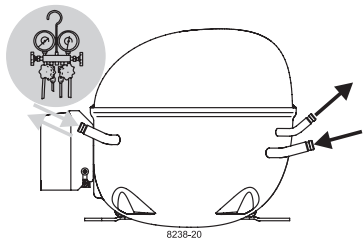

NL Compressors

Nidec

SECOOP

Service/Repair – R600a, R290

8545

Brazing on Suction Connectors (Direct Intake)

representative image

brazing solder: phosphor (LP7) or silver