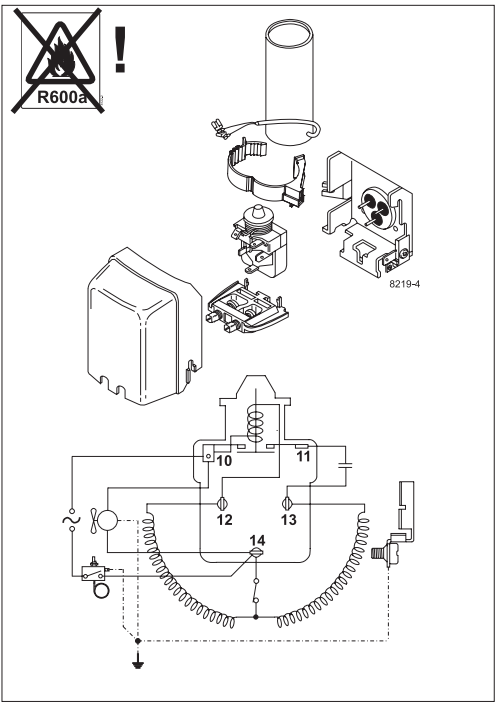

8238-20

NL Compressors

Nidec

SECOP

8217-4

8219-4

8223-3