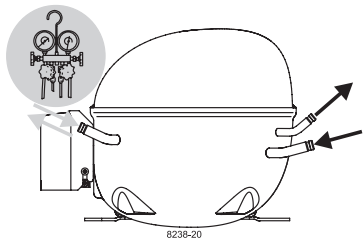

NL Compressors

Nidec

SECOOP