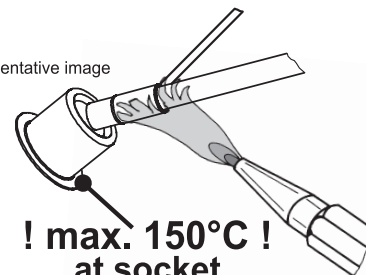

NL Compressors

Nidec

SECOOP

Service/Repair – R600a, R290

8545

Brazing on Suction Connectors (Direct Intake)

representative image

brazing solder: phosphor (LP7) or silver