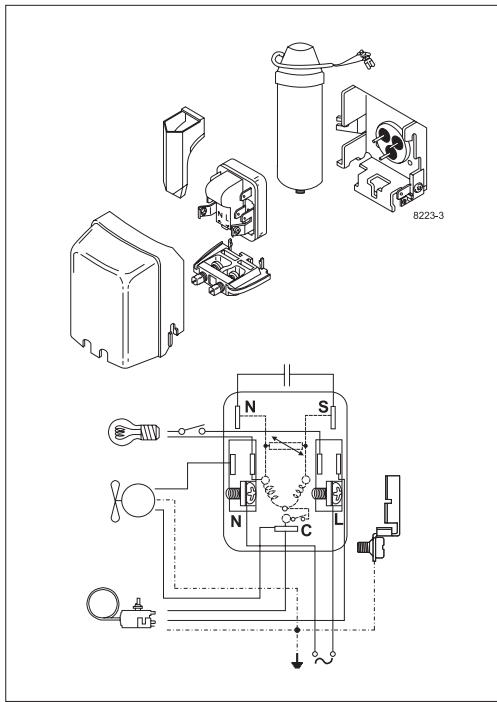

8238-20

NL Compressors

Nidec

SECOP

8217-4

R600a

8219-4

8223-3