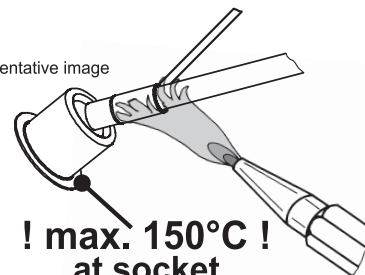

Nidec

SECOOP

Service/Repair – R600a, R290

8545

Brazing on Suction Connectors (Direct Intake)

representative image

**! max. 150°C !
at socket**
brazing solder: phosphor (LP7) or silver

Refer to Product Bulletin:
**Brazing on Suction Connectors
(Compressors with Direct Suction Intake)**