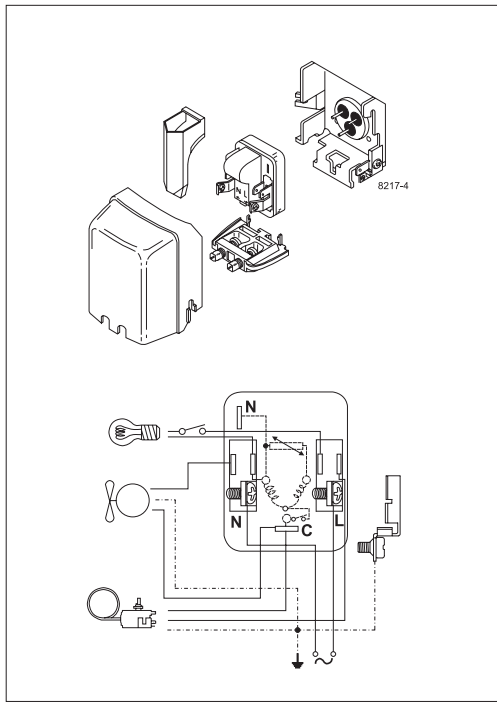

8238-20

NL Compressors

Nidec

SECOP

8217-4

8219-4

8223-3