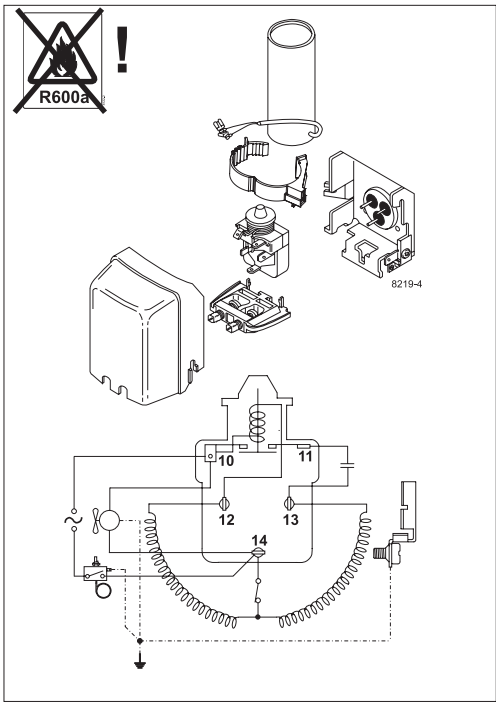

R600a

8219-4