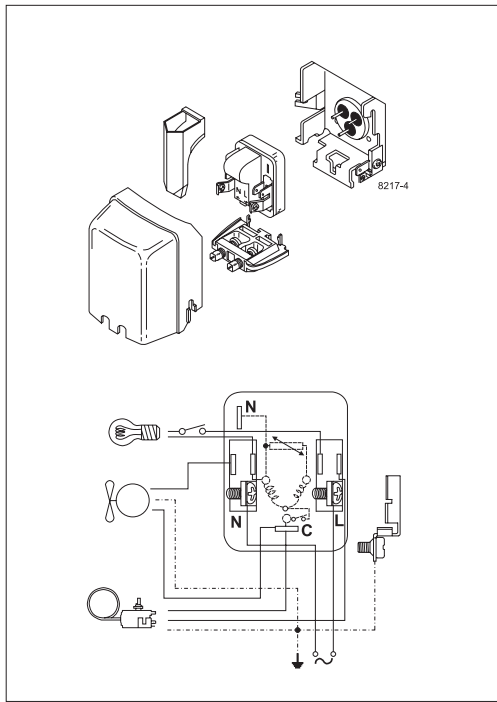

8238-20

NL Compressors

Nidec

SECOP

8217-4

R600a

8219-4

8223-3