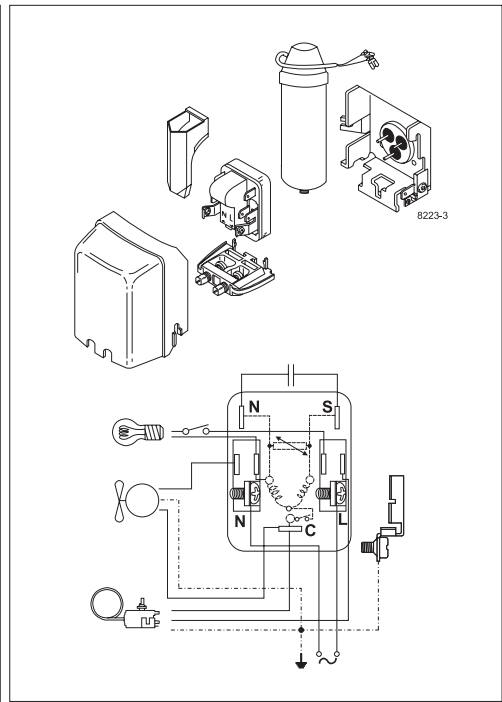

8238-20

NL Compressors

Nidec

SECOP

8217-4

8219-4

8223-3