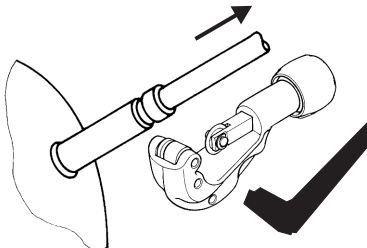

NL Compressors

Nidec

SECOOP

Service/Repair – R600a, R290

8545

Brazing on Suction Connectors (Direct Intake)

representative image

brazing solder: phosphor (LP7) or silver

Refer to Product Bulletin:
Brazing on Suction Connectors
(Compressors with Direct Suction Intake)

Nidec GA Compressors accepts no responsibility for possible errors in catalogs, brochures, and other printed material. Nidec GA Compressors reserves the right to alter its products without notice. This also applies to products already on order provided that such alterations can be made without subsequential changes being necessary to specifications already agreed. All trademarks in this material are the property of the respective companies. Secoop and the Secoop logotype are trademarks of Nidec Global Appliance Germany GmbH. All rights reserved. www.secoop.com