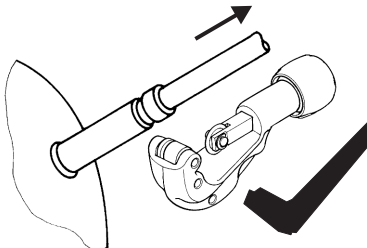

Nidec

SECOOP

Service/Repair – R600a, R290

8545

Brazing on Suction Connectors (Direct Intake)

representative image

**! max. 150°C !
at socket**
brazing solder: phosphor (LP7) or silver

Refer to Product Bulletin:
**Brazing on Suction Connectors
(Compressors with Direct Suction Intake)**